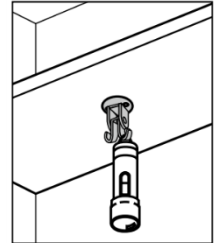

GRF-U50 Rotating Swing Hook

Features

- Rotates 360° and swings 180°
- Possible to install in various applications including ceiling and wall

Material

- Stainless steel 304, satin

Parts Included

- Raised countersunk head tapping screw 3×25 (SUS)

Part No.	Load Capacity	
GRF-U50	60 N	6 kg

GRF-50S Rotating Hook

Features

- Rotates 360°

Material

- Stainless steel 304, satin

Parts Included

- Raised countersunk head tapping screw (conical tip) 3×25 (SUS)