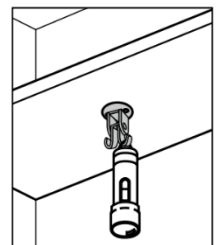

GRF-U50 Rotating Swing Hook

Features

- Rotates 360° and swings 180°
- Possible to install in various applications including ceiling and wall

Material

- Stainless steel 304, satin

Parts Included

- Raised countersunk head tapping screw 3×25 (SUS)

Part No.	Load Capacity	
GRF-U50	60 N	6 kg

GRF-50S Rotating Hook

Features

- Rotates 360°

Material

- Stainless steel 304, satin

Parts Included

- Raised countersunk head tapping screw (conical tip) 3×25 (SUS)